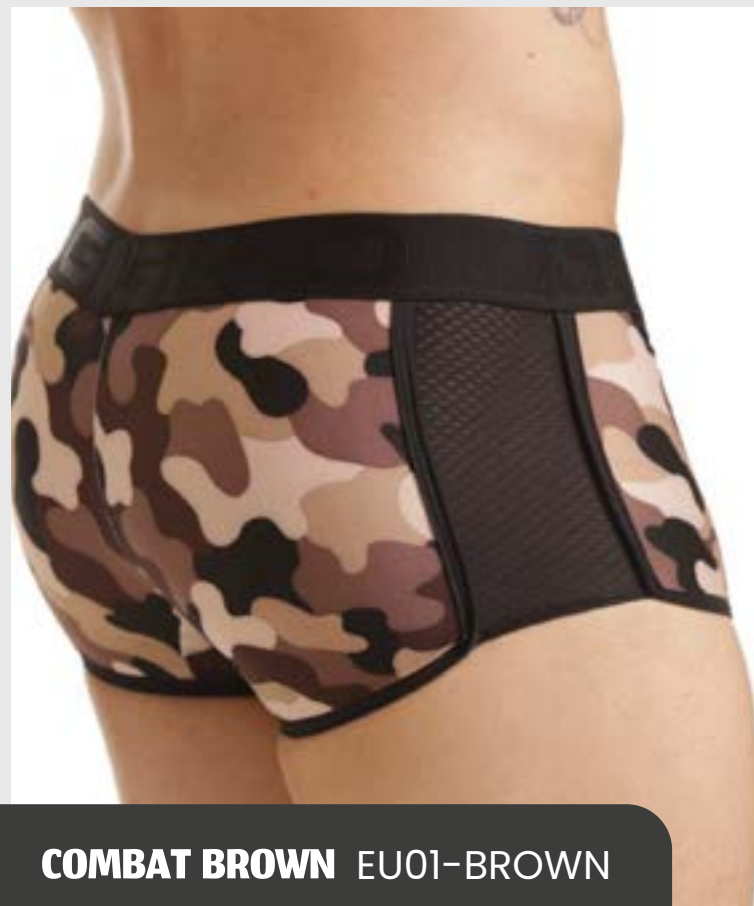

COMBAT BROWN EU01-BROWN

96% polyester 4% Expander

COMBAT GRAY EU01-GRAY

COMBAT BROWN EU01-BROWN

VERSATIL RED EU02-RED

79% POLYAMIDE - 21% SPANDEX

VERSATIL BLUE EU02-BLUE

VERSATIL BLUE EU02-BLUE