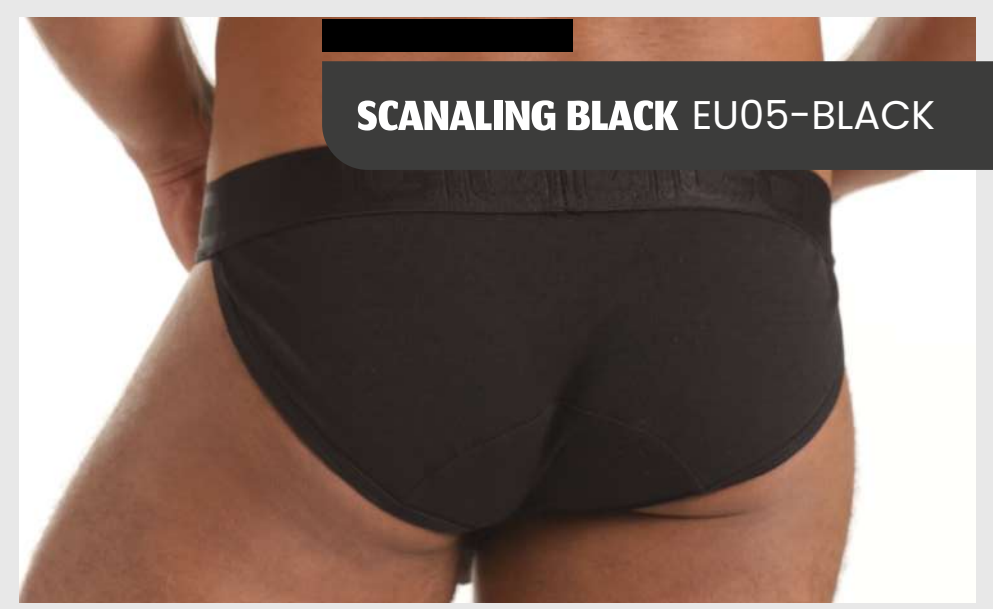

COMBAT BROWN EU01-BROWN

96% polyester 4% Expander

COMBAT GRAY EU01-GRAY

COMBAT BROWN EU01-BROWN

VERSATIL RED EU02-RED

79% POLYAMIDE - 21% SPANDEX

VERSATIL BLUE EU02-BLUE

VERSATIL BLUE EU02-BLUE

96% polyester 4% Expander

COMBAT BROWN EU03-BROWN

79% POLYAMIDE - 21% SPANDEX

VERSATIL RED EU06-RED

96% polyester 4% Expander

SCANALING WHITE EU05-WHITE

COMBAT GRAY EU03-GRAY

VERSATIL BLUE EU06-BLUE

SCANALING BLACK EU05-BLACK

SPORTWEAR

VERSATIL RED EP01-RED

96% polyester 4% Expander

VERSATIL BLUE EP01-BLUE

96% polyester 4% Expander

CASUAL BLACK EP07-BLACK

96% polyester 4% Expander