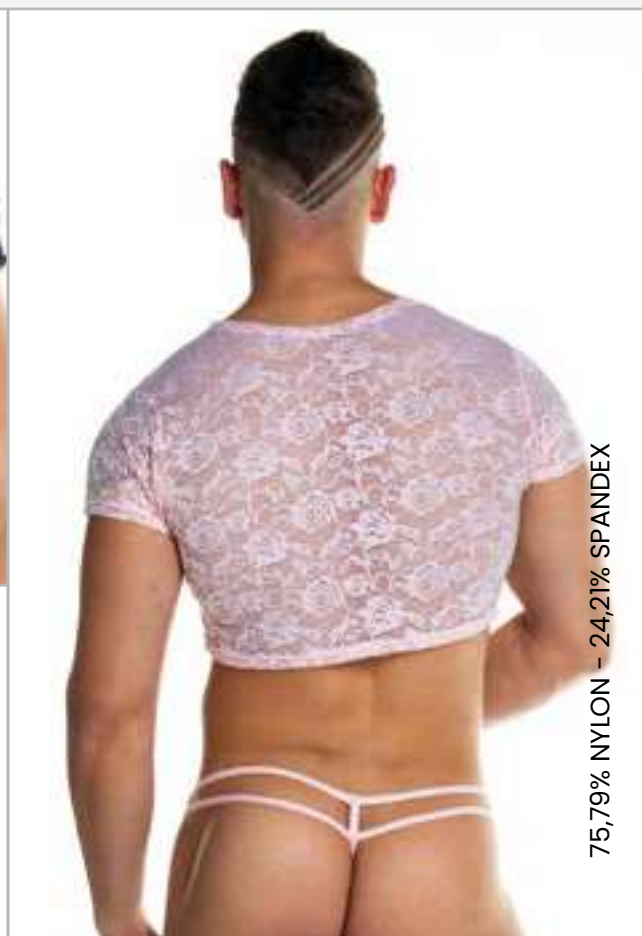

75,79% NYLON - 24,21% SPANDEX