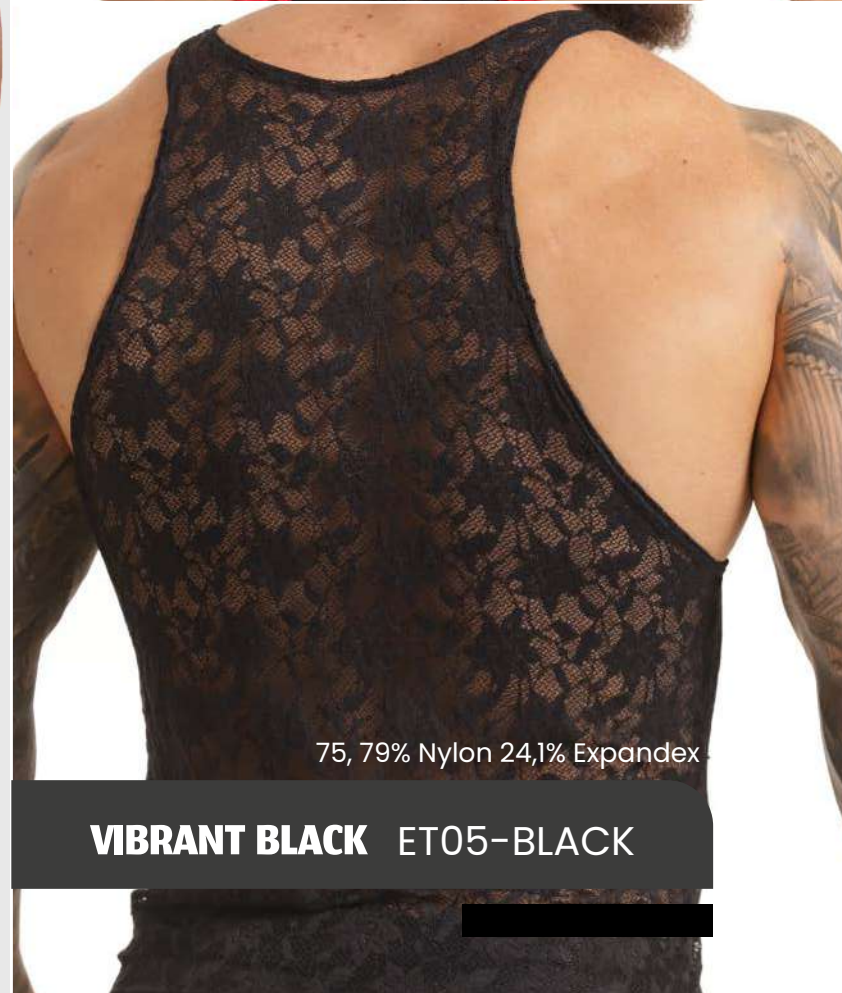

06

75, 79% Nylon 24,1% Expandex

VIBRANT BLUE EU16-BLUE

75, 79% Nylon 24,1% Expandex

VIBRANT BLACK EU16-BLACK

75, 79% Nylon 24,1% Expandex

VIBRANT BLUE ET05-BLUE

75, 79% Nylon 24,1% Expandex