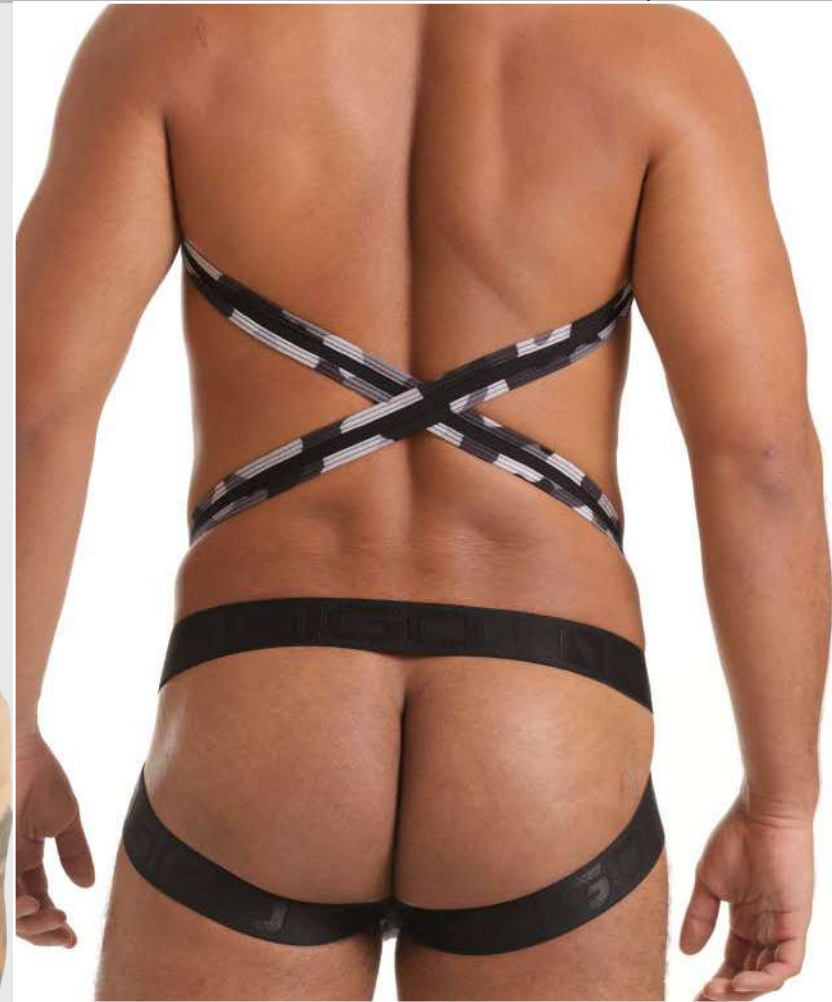

VIBRANT BLACK ET05-BLACK

75, 79% Nylon 24,1% Expandex

VIBRANT BLUE EP02-BLUE

75, 79% Nylon 24,1% Expandex

VIBRANT BLACK EP02-BLACK

96% Polyester 4% Expandex

COMBAT BROWN EU08-BROWN

96% Polyester 4% Expandex