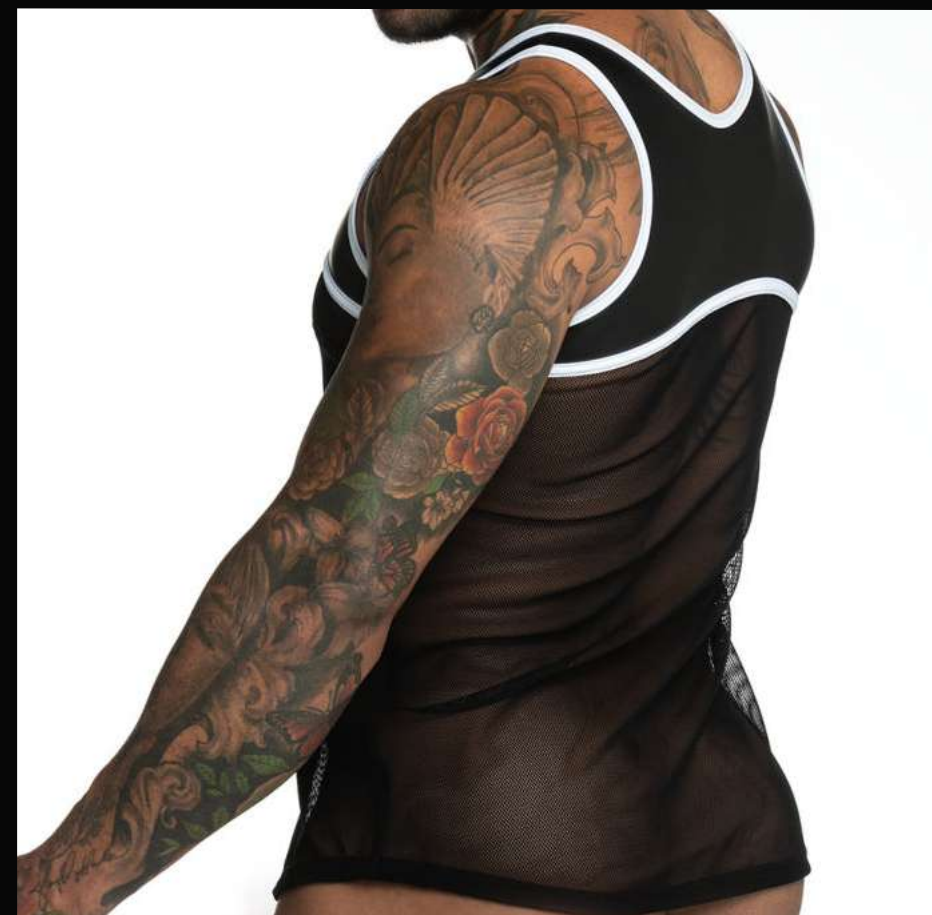

96% Polyester 4% Expandex

EF05-BLACK

EF05-WHITE

EF05-BLUE

EF05-RED

EF05-GREEN